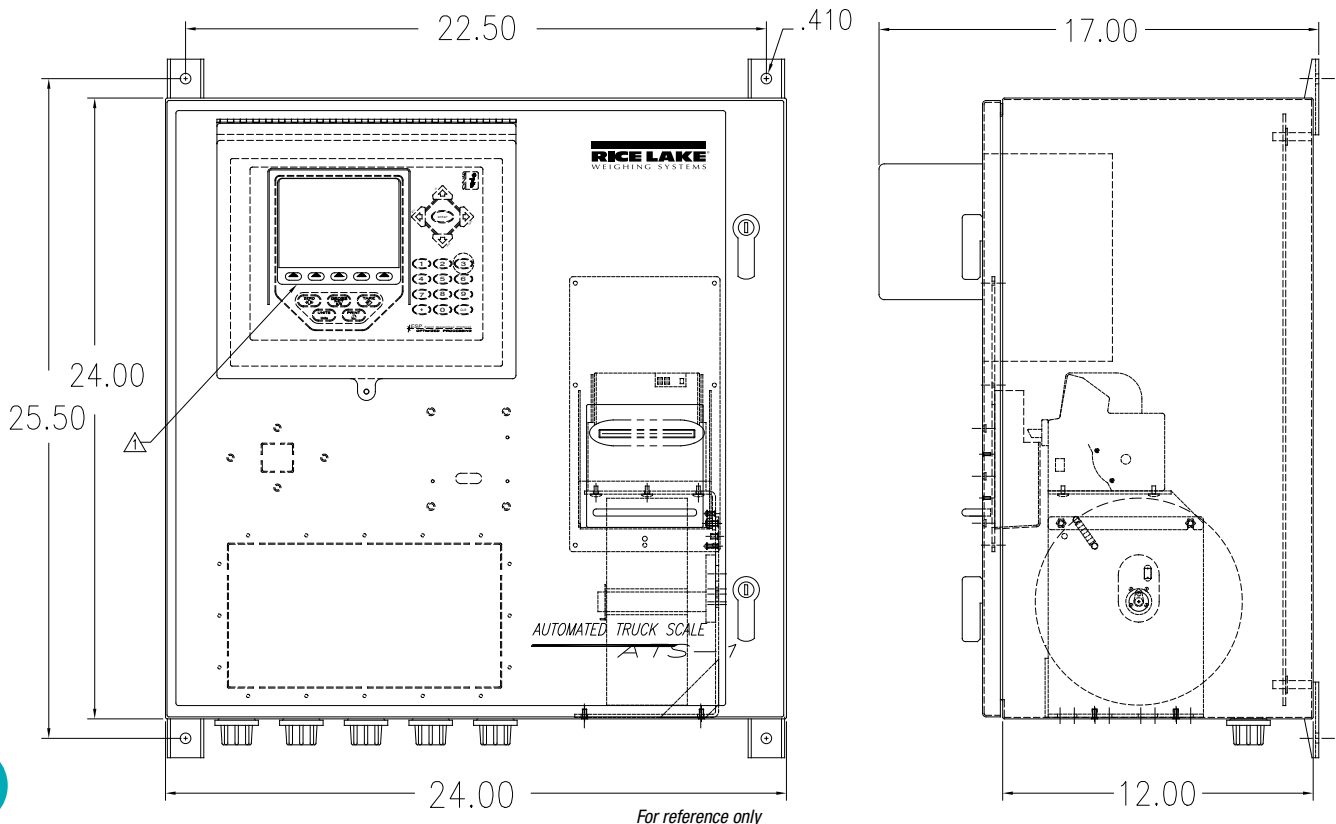

## Standard Features

- 920<sup>®</sup> HMI with sun shield
- Six serial ports
- 1 MB database memory
- Two additional expansion slots
- Slide door access to ticket
- 8 in paper roll (PN 105446)
- Operator prompting
- Formattable tickets
- Traffic light control
- Transmits weight to remote display
- Direct thermal kiosk printer

## Part Numbers/Price

Part #	Description	Price
119687	Weigh out kiosk with 920i® HMI and thermal ticket printer, 24 x 24 x 12 in painted mild steel enclosure, A/D not included	Consult