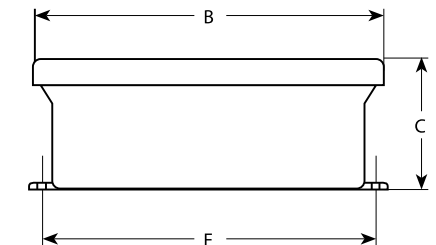

Weight:

Approximately 4 lb (1.8 kg)

Warranty:

One-year limited warranty

Standard Features

- NEMA Type 4X Fiberglass-Reinforced Polyester (FRP) wall mount enclosure
- Optional NEMA Type 4X stainless steel wall mount enclosure
- Easy-to-read 1 in (25.4 mm) Liquid Crystal Display (LCD)
- RS-232 and 20 mA active current loop interface
- Status annunciators
- AC operation
- Backlight for dark conditions
- Compatible with a variety of digital weight indicators; intuitive data receiver automatically interprets serial strings
- 115 VAC and 230 VAC available

Dimensions

FRP Enclosure			
A	8.00 in (203 mm)	D	4.00 in (101 mm)
B	9.50 in (241 mm)	E	8.75 in (222 mm)
C	6.00 in (133 mm)		
Stainless Steel Enclosure			
A	8.00 in (203 mm)	D	8.63 in (219 mm)
B	10.00 in (254 mm)	E	8.00 in (203 mm)
C	4.31 in (109 mm)		
Compact Enclosure			
A	6.25 in (158 mm)	D	5.25 in (133 mm)
B	9.25 in (234 mm)	E	8.50 in (215 mm)
C	2.00 in (50 mm)		
Panel Mount			
A	5.88 in (149 mm)	D	5.12 in (130 mm)
B	7.88 in (200 mm)	E	7.12 in (180 mm)
C	2.00 in (50 mm)		