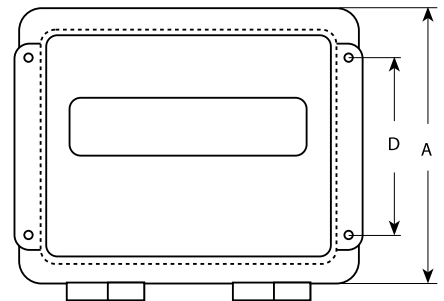

Weight:

Approximately 4 lb (1.8 kg)

Warranty:

One-year limited warranty

Standard Features

- NEMA Type 4X Fiberglass-Reinforced Polyester (FRP) wall mount enclosure
- Optional NEMA Type 4X stainless steel wall mount enclosure
- Easy-to-read 1 in (25.4 mm) Liquid Crystal Display (LCD)
- RS-232 and 20 mA active current loop interface
- Status annunciators
- AC operation
- Backlight for dark conditions
- Compatible with a variety of digital weight indicators; intuitive data receiver automatically interprets serial strings
- 115 VAC and 230 VAC available

Dimensions

FRP Enclosure			
A	8.00 in (203 mm)	D	4.00 in (101 mm)
B	9.50 in (241 mm)	E	8.75 in (222 mm)
C	6.00 in (133 mm)		
Stainless Steel Enclosure			
A	8.00 in (203 mm)	D	8.63 in (219 mm)
B	10.00 in (254 mm)	E	8.00 in (203 mm)
C	4.31 in (109 mm)		
Compact Enclosure			
A	6.25 in (158 mm)	D	5.25 in (133 mm)
B	9.25 in (234 mm)	E	8.50 in (215 mm)
C	2.00 in (50 mm)		
Panel Mount			
A	5.88 in (149 mm)	D	5.12 in (130 mm)
B	7.88 in (200 mm)	E	7.12 in (180 mm)
C	2.00 in (50 mm)		