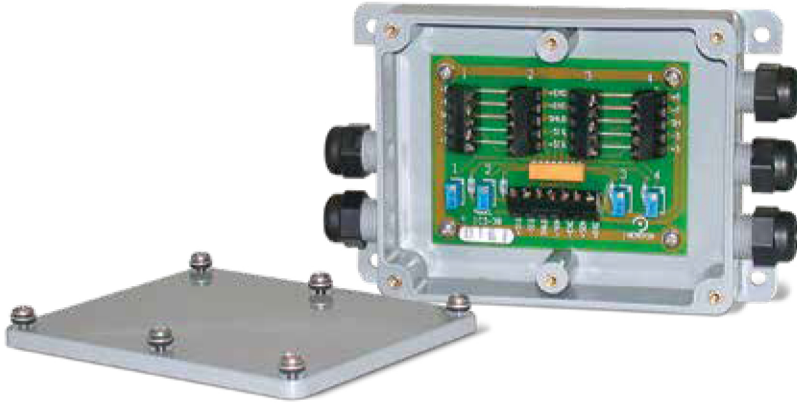

## Signal Trim Junction Box

### Specifications

**Cable Fittings:**

Five water tight nylon compression fittings, 0.210 in x 0.280 in (5.3 mm x 7.1 mm)

**Connectors:**

Spring clamp screwless, 12-28 AWG

**Trimming:**

Individual cell trim, signal trim

**Potentiometers:**

100,000 ohm, 25 turn cermet

**Enclosure:**

ABS with molded through-fittings, sealed six-screw lid

**Circuit Board:**

3.8 in x 2.3 in (96.5 mm x 58.4 mm); with conformal coating

**Warranty:**

### Standard Features

- ABS enclosure with molded-in cable fittings
- Premium screw terminals
- 6-screw attachment to lid, die cut gasket for superior environment protection
- Number of cells: Two, three or four single cells